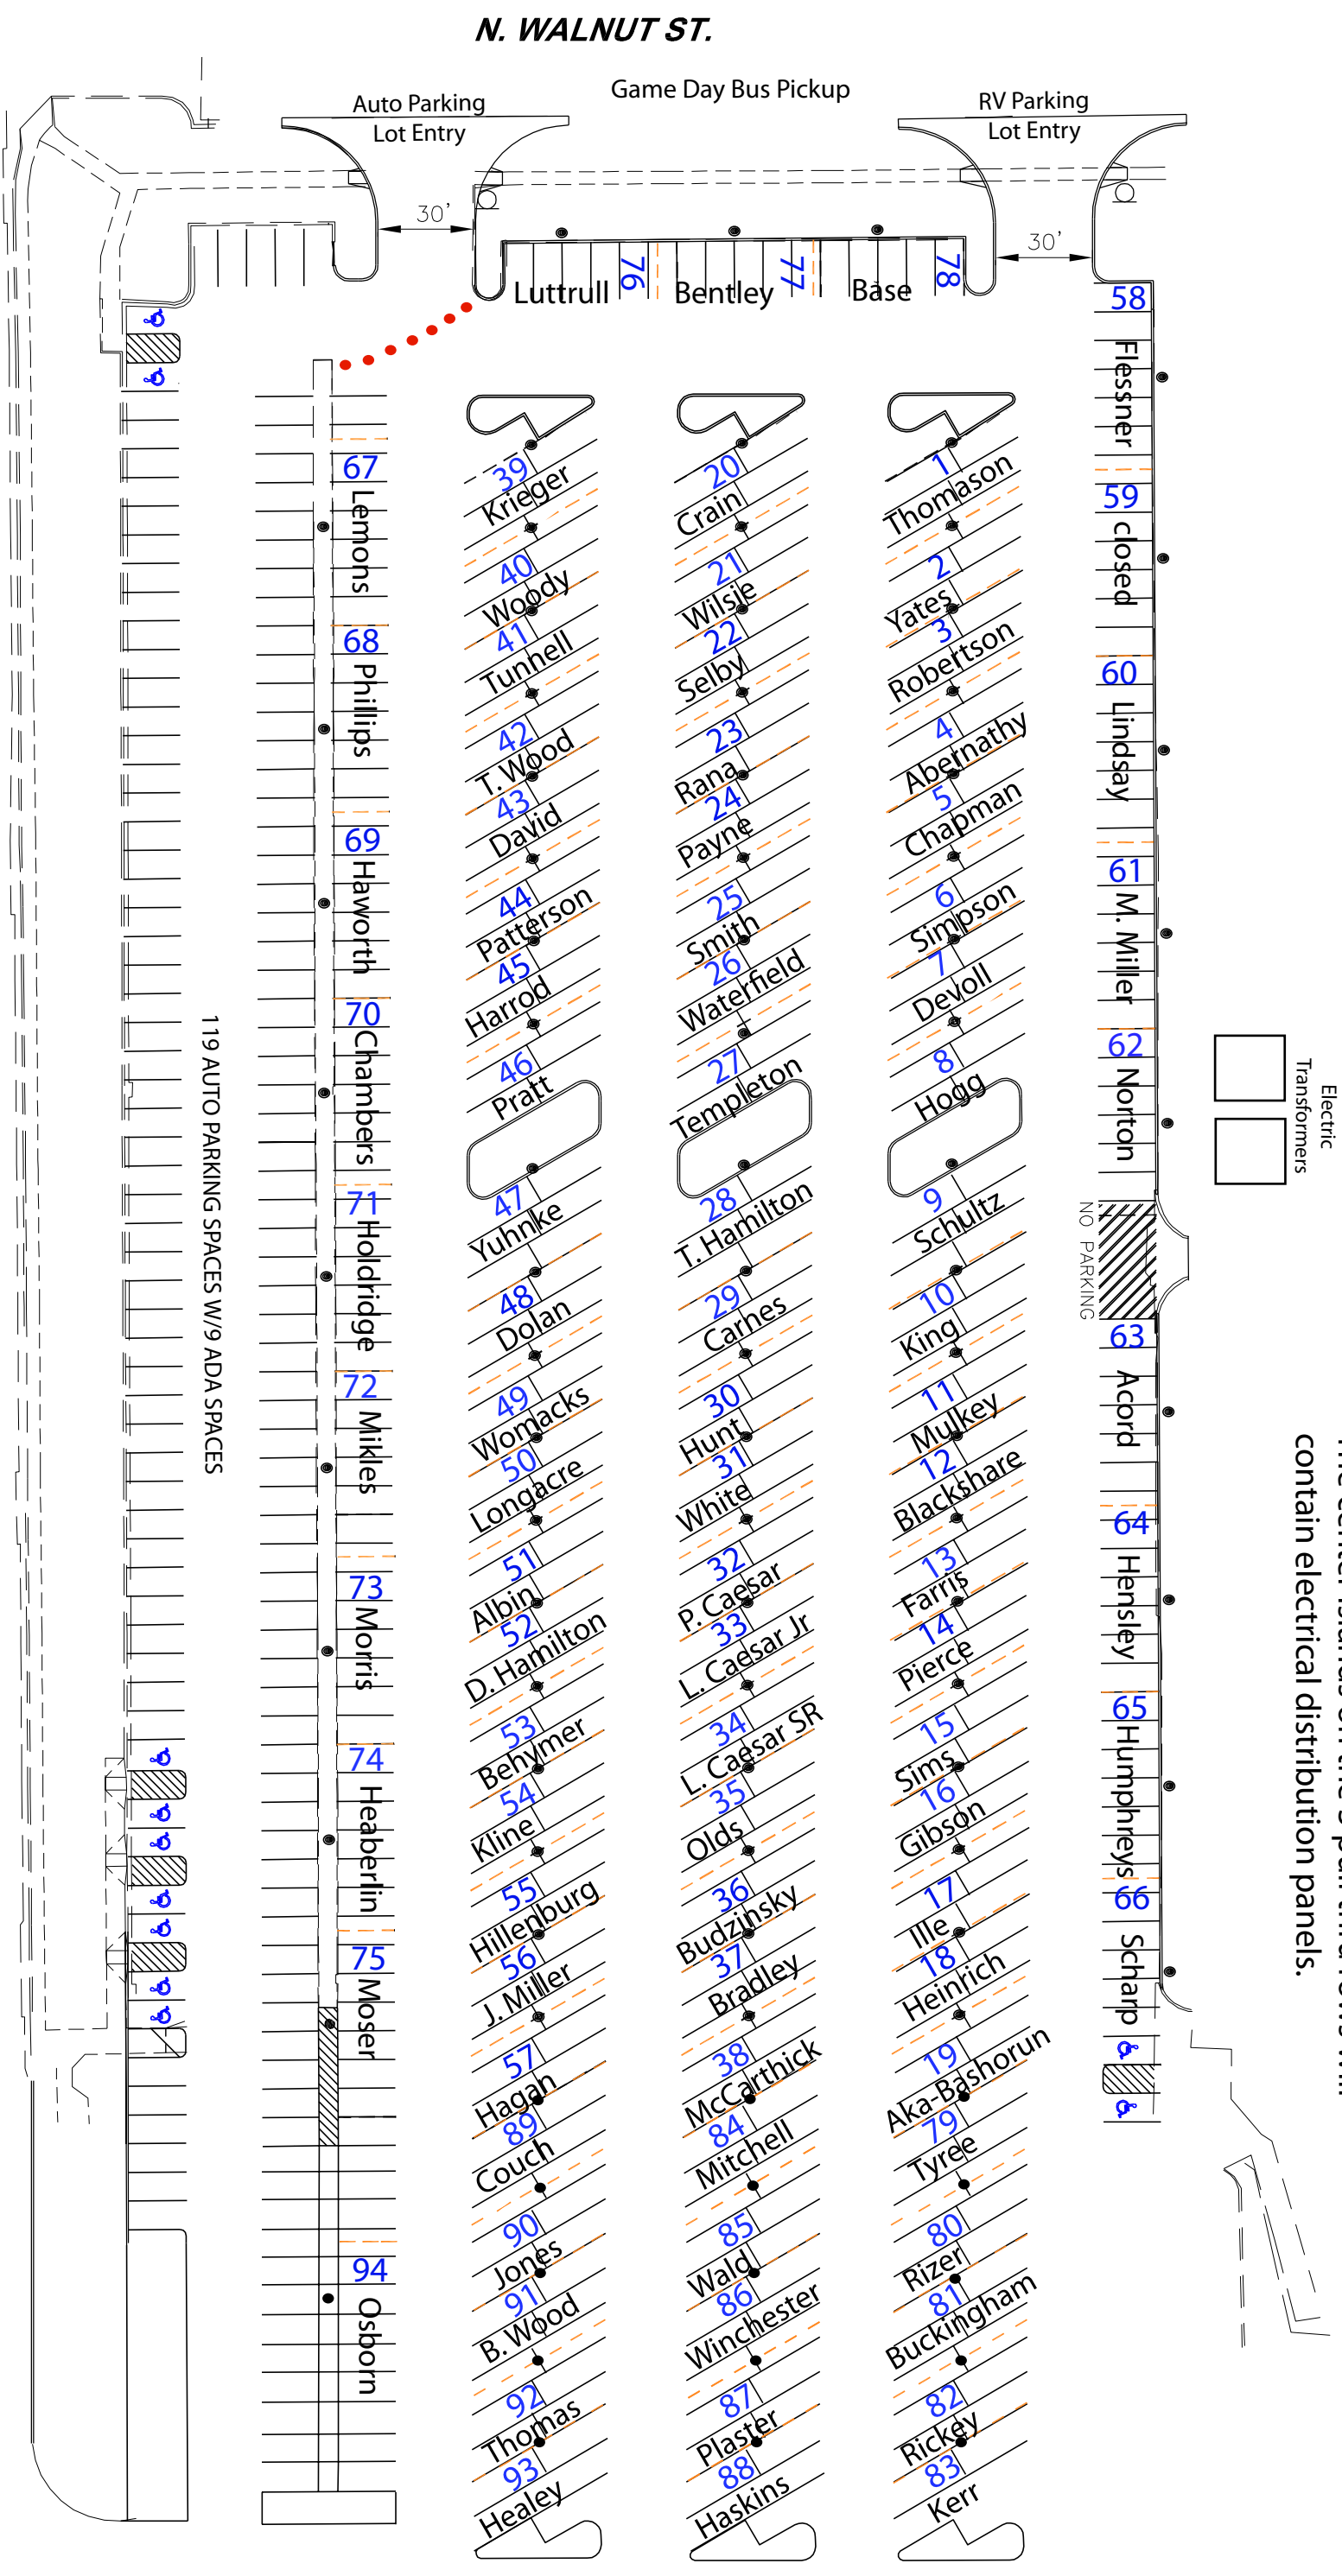

RV Parking Lot Assignments for 2017 Football Season

Light poles are on electric pedestals for slots 1, 6, 10, 15, 19, 39, 44, 48, 53, and 57.

The center islands on the 3 pull thru rows will contain electrical distribution panels.

N. WALNUT ST.

Auto Parking Lot Entry

Game Day Bus Pickup

RV Parking Lot Entry

30'

30'

39 Krieger

40 Woody

41 Tunhell

42 T. Wood

43 David

44 Patterson

45 Harrod

46 Pratt

47 Yuhnke

48 Dolan

24 Kerr

NO PARKING

119 AUTO PARKING SPACES W/9 ADA SPACES

Free RV Parking - Lots 84 & 112
North of McElroy on Willis

W. HALL OF FAME AVE.

Overflow RV Posse Lots - 71, 81, 102